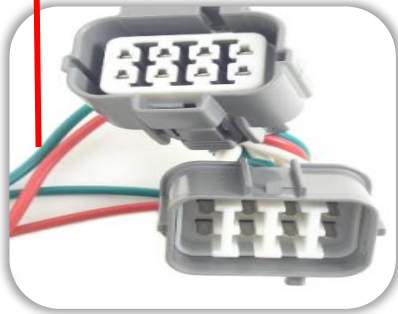

59HR

CHMSL (Green shown)

Lock (Yellow / Black shown)

Unlock (Yellow / Green shown)

Keyless Wire Location

CHMSL / Third Brake Light Wiring

Years

2005 - 2014

Wire Color(s)

Green

Location

Driver side tail light.

Installer's Notes:

All wires should be tested prior to final hook up.

Keyless Entry Wiring

Years

2005 - 2014

Lock Wire Color(s)

Yellow / Black

Unlock Wire Color(s)

Yellow / Green

Location

Driver side kick panel / kick plate

Installer's Notes: